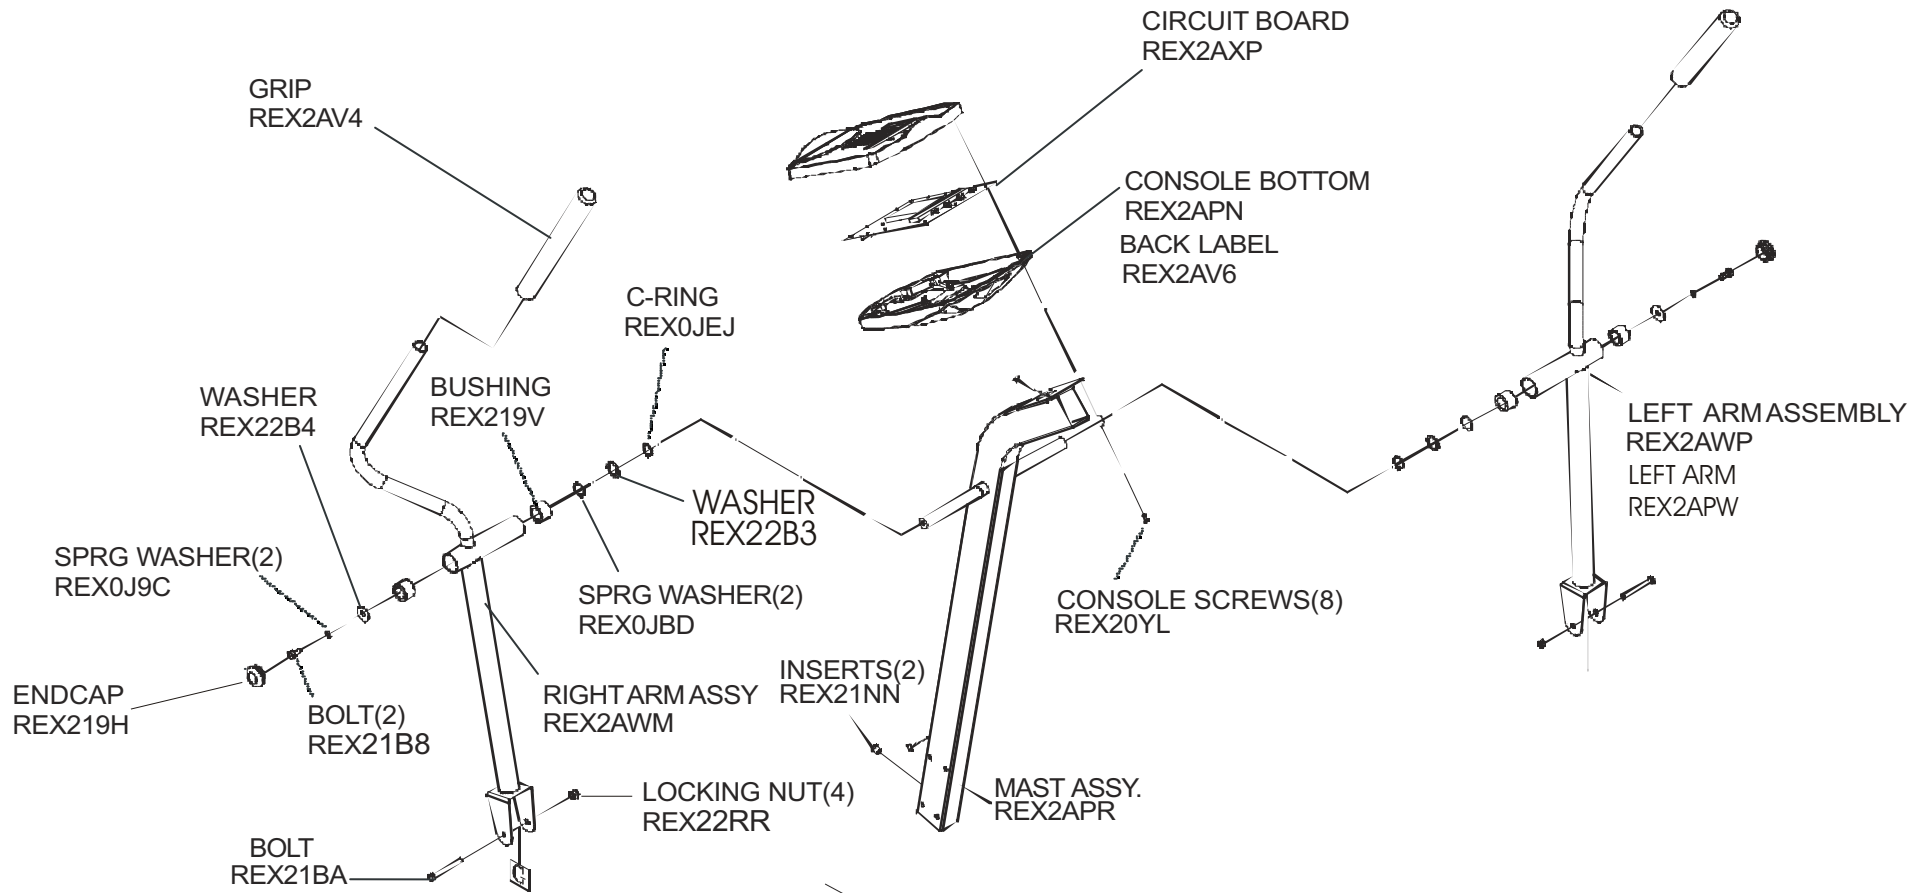

**BLOCK
DIAGRAM**

CABLES

LF Cross-Trainer
Movement Arms and Hardware

X30-0000-01

120V Dom. Eng/Eng

LF Cross-Trainer
Pedal Arms and Hardware

X30-0000-01

120V Dom. Eng/Eng

LF Cross-Trainer Rear Components

X30-0000-01

120V Dom. Eng/Eng

LF Cross-Trainer
Console, Upright & User Arm Components

X30-0000-01

120V Dom. Eng/Eng

RIGHT CONSOLE
MAST COVER (NOT SHOWN)
REX2AQ1
LEFT CONSOLE
MAST COVER (NOT SHOWN)
REX2AQ6
MAST COVER SCREWS (3)
REX0K4S

LF Cross-Trainer Block Diagram

X30-0000-01

120V Dom. Eng/Eng