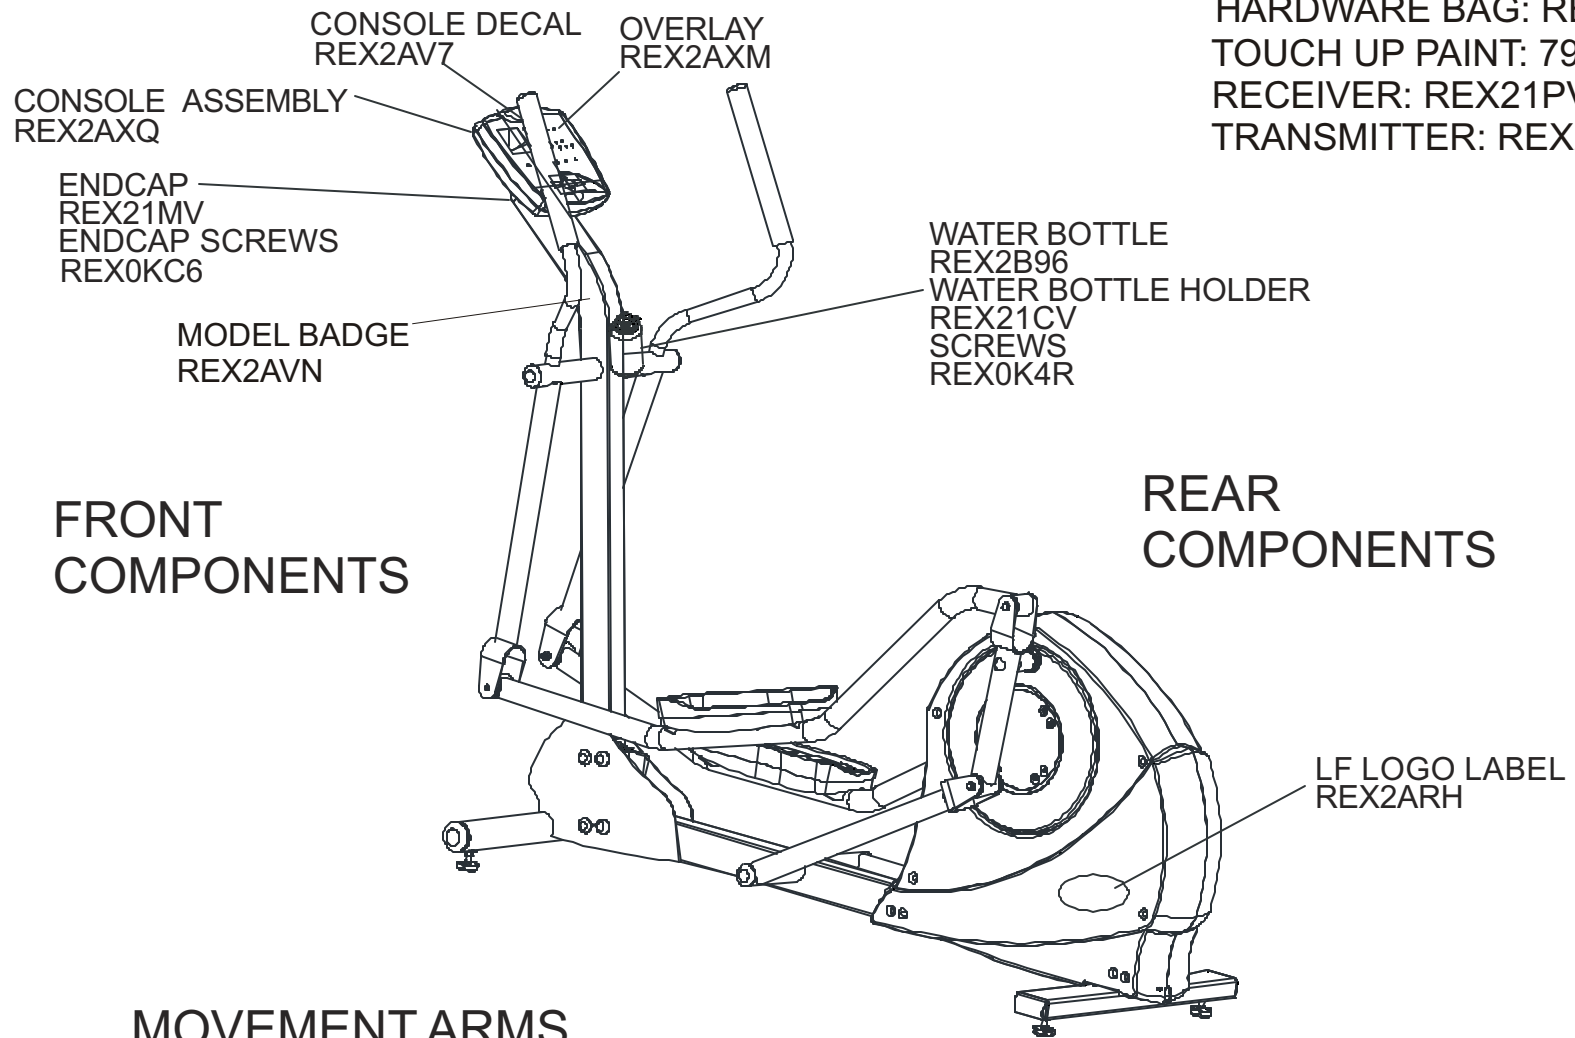

LF Cross-Trainer
General Assembly

X30-0000-01

120V Dom. Eng/Eng

HARDWARE BAG: REX2AZ8
TOUCH UP PAINT: 7967401
RECEIVER: REX21PV
TRANSMITTER: REX2B95

**FRONT
COMPONENTS**

**REAR
COMPONENTS**

**MOVEMENT ARMS
& HARDWARE**

**BLOCK
DIAGRAM**

CABLES

LF Cross-Trainer
Movement Arms and Hardware

X30-0000-01

120V Dom. Eng/Eng

LF Cross-Trainer
Pedal Arms and Hardware

X30-0000-01

120V Dom. Eng/Eng

LF Cross-Trainer Rear Components

X30-0000-01

120V Dom. Eng/Eng

LF Cross-Trainer
Console, Upright & User Arm Components

X30-0000-01

120V Dom. Eng/Eng

RIGHT CONSOLE
MAST COVER (NOT SHOWN)
REX2AQ1
LEFT CONSOLE
MAST COVER (NOT SHOWN)
REX2AQ6
MAST COVER SCREWS (3)
REX0K4S

LF Cross-Trainer Block Diagram

X30-0000-01

120V Dom. Eng/Eng