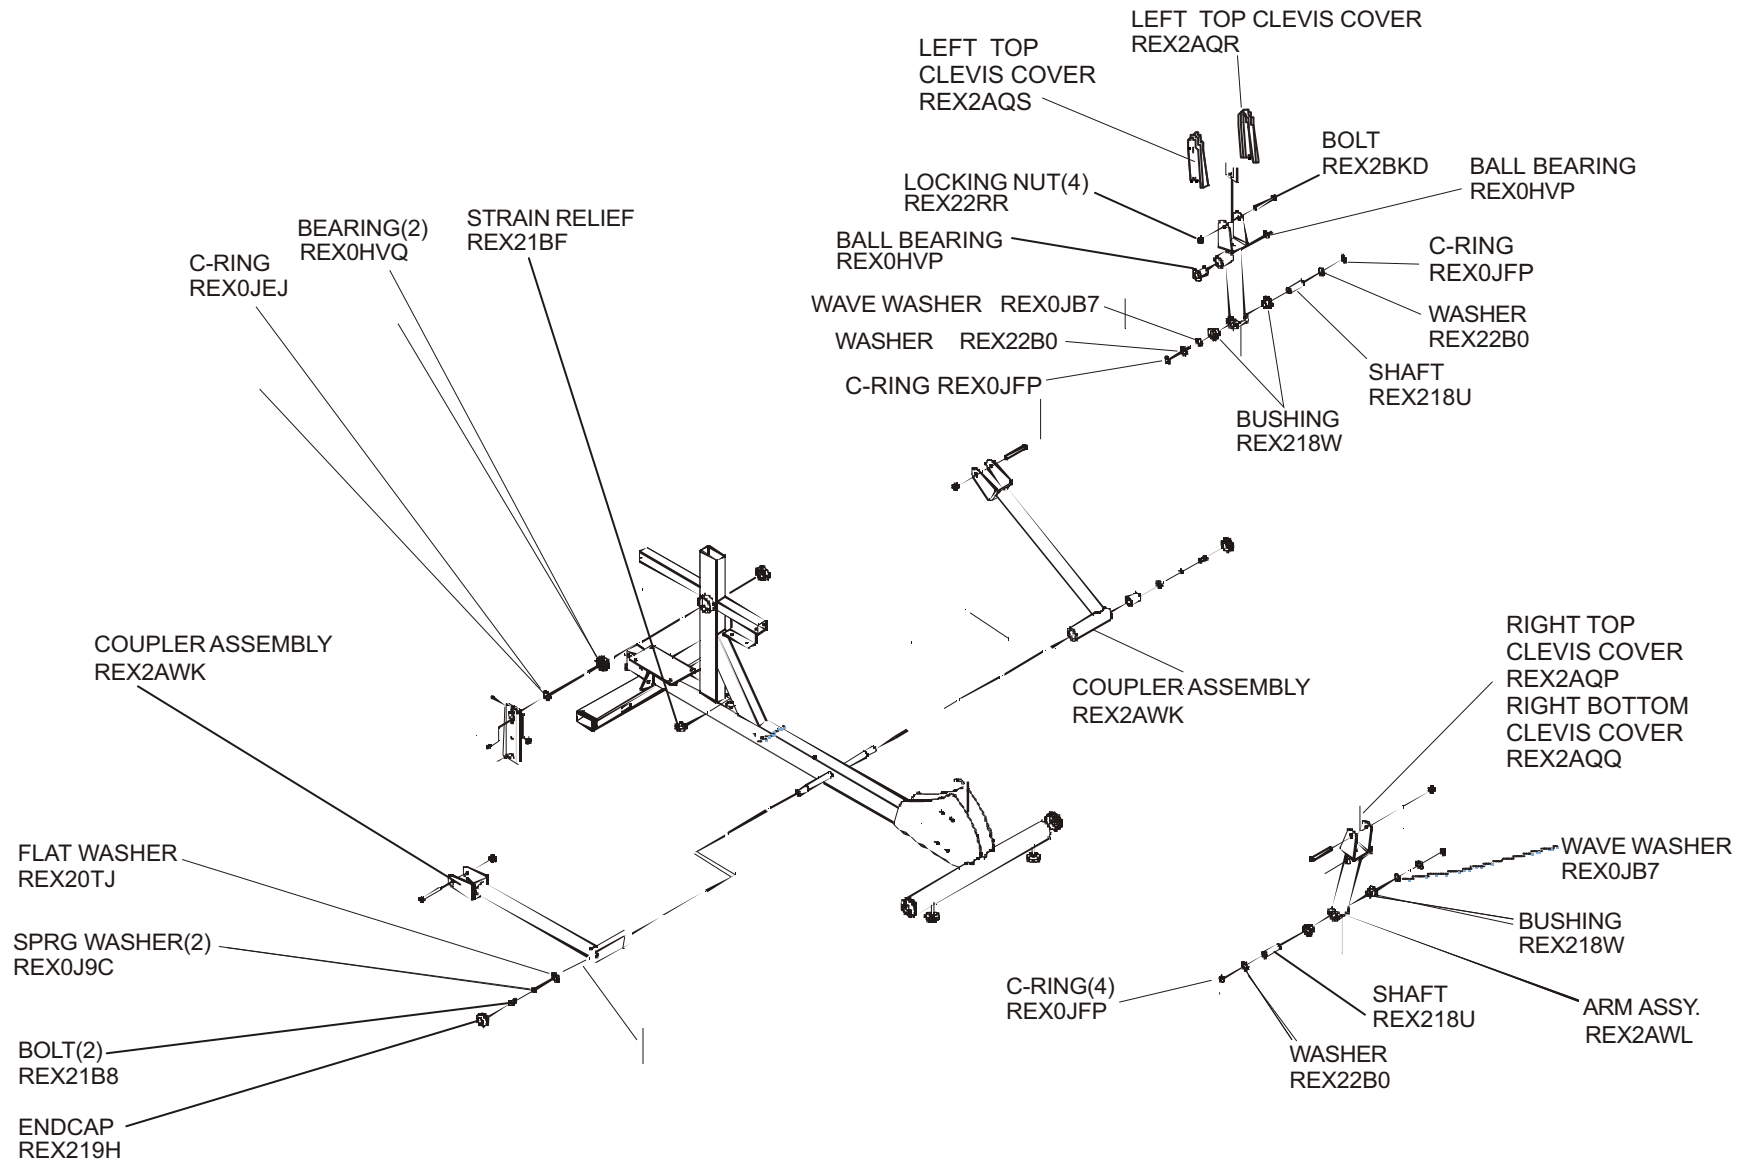

LF Cross-Trainer
General Assembly

X30-0000-01

120V Dom. Eng/Eng

HARDWARE BAG: REX2AZ8
TOUCH UP PAINT: 7967401
RECEIVER: REX21PV
TRANSMITTER: REX2B95

**FRONT
COMPONENTS**

**REAR
COMPONENTS**

**MOVEMENT ARMS
& HARDWARE**

**BLOCK
DIAGRAM**

CABLES

LF Cross-Trainer
Movement Arms and Hardware

X30-0000-01

120V Dom. Eng/Eng

LF Cross-Trainer
Pedal Arms and Hardware

X30-0000-01

120V Dom. Eng/Eng

LF Cross-Trainer Rear Components

X30-0000-01

120V Dom. Eng/Eng

LF Cross-Trainer
Console, Upright & User Arm Components

X30-0000-01

120V Dom. Eng/Eng

RIGHT CONSOLE
MAST COVER (NOT SHOWN)
REX2AQ1
LEFT CONSOLE
MAST COVER (NOT SHOWN)
REX2AQ6
MAST COVER SCREWS (3)
REX0K4S

LF Cross-Trainer Block Diagram

X30-0000-01

120V Dom. Eng/Eng