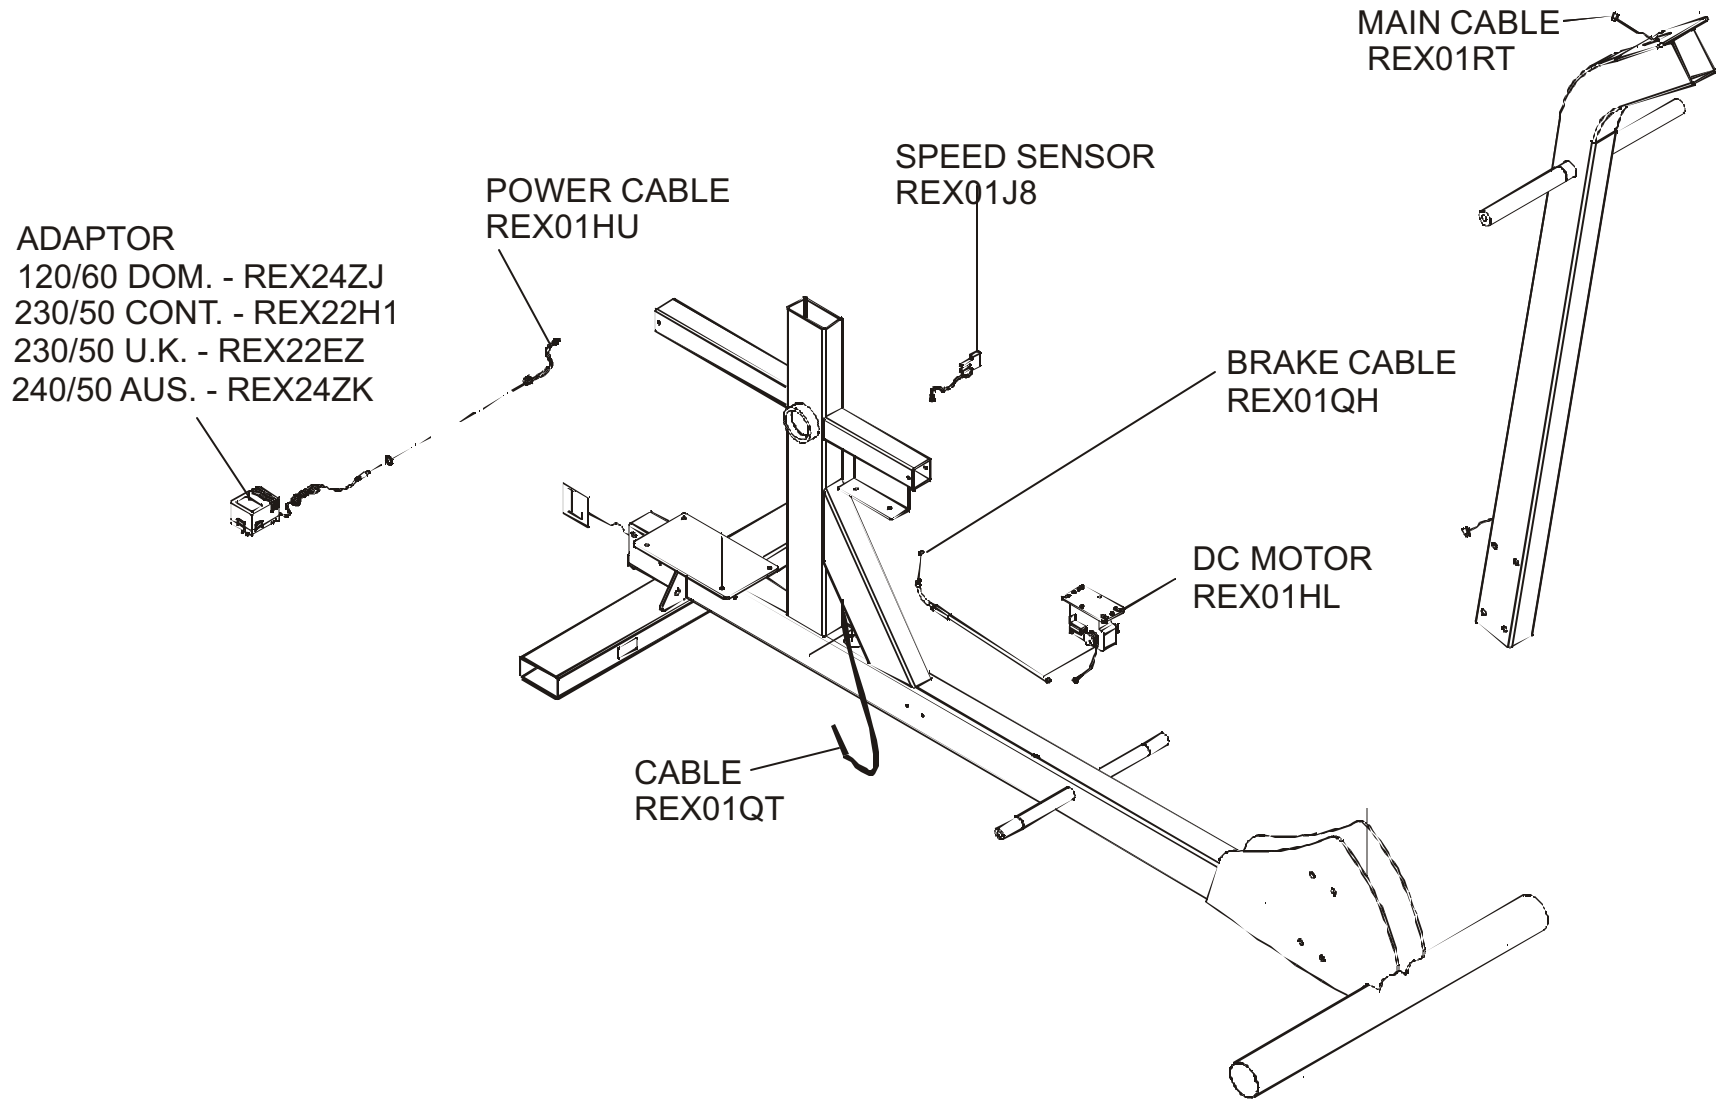

**BLOCK
DIAGRAM**

CABLES

LF Cross-Trainer
Movement Arms and Hardware

X30-0000-01

120V Dom. Eng/Eng

LF Cross-Trainer
Pedal Arms and Hardware

X30-0000-01

120V Dom. Eng/Eng

LF Cross-Trainer Rear Components

X30-0000-01

120V Dom. Eng/Eng

LF Cross-Trainer
Console, Upright & User Arm Components

X30-0000-01

120V Dom. Eng/Eng

RIGHT CONSOLE
MAST COVER (NOT SHOWN)
REX2AQ1
LEFT CONSOLE
MAST COVER (NOT SHOWN)
REX2AQ6
MAST COVER SCREWS (3)
REX0K4S

LF Cross-Trainer Block Diagram

X30-0000-01

120V Dom. Eng/Eng