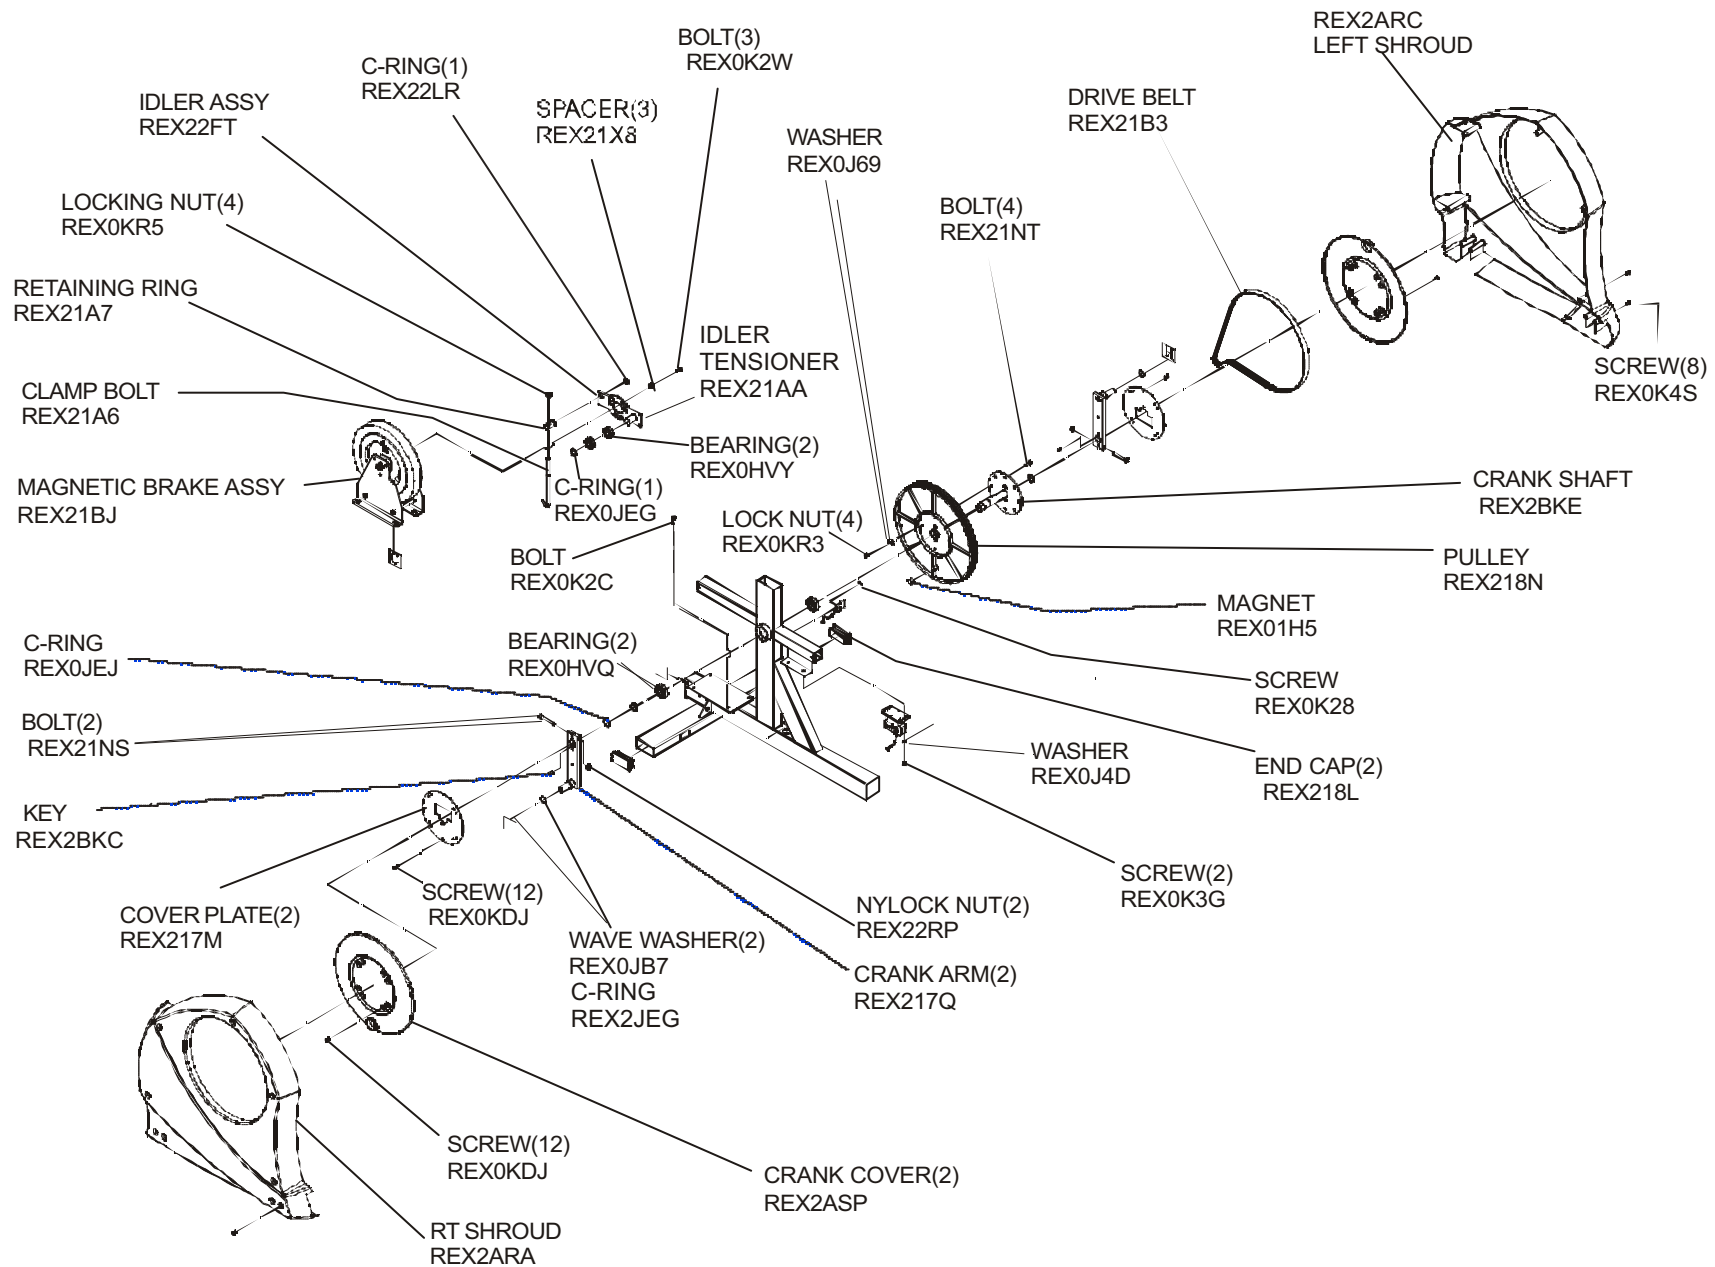

LF Cross-Trainer
General Assembly

X30-0000-01

120V Dom. Eng/Eng

HARDWARE BAG: REX2AZ8
TOUCH UP PAINT: 7967401
RECEIVER: REX21PV
TRANSMITTER: REX2B95

**FRONT
COMPONENTS**

**REAR
COMPONENTS**

**MOVEMENT ARMS
& HARDWARE**

**BLOCK
DIAGRAM**

CABLES

LF Cross-Trainer
Movement Arms and Hardware

X30-0000-01

120V Dom. Eng/Eng

LF Cross-Trainer
Pedal Arms and Hardware

X30-0000-01

120V Dom. Eng/Eng

LF Cross-Trainer Rear Components

X30-0000-01

120V Dom. Eng/Eng

LF Cross-Trainer
Console, Upright & User Arm Components

X30-0000-01

120V Dom. Eng/Eng

RIGHT CONSOLE
MAST COVER (NOT SHOWN)
REX2AQ1
LEFT CONSOLE
MAST COVER (NOT SHOWN)
REX2AQ6
MAST COVER SCREWS (3)
REX0K4S

LF Cross-Trainer Block Diagram

X30-0000-01

120V Dom. Eng/Eng