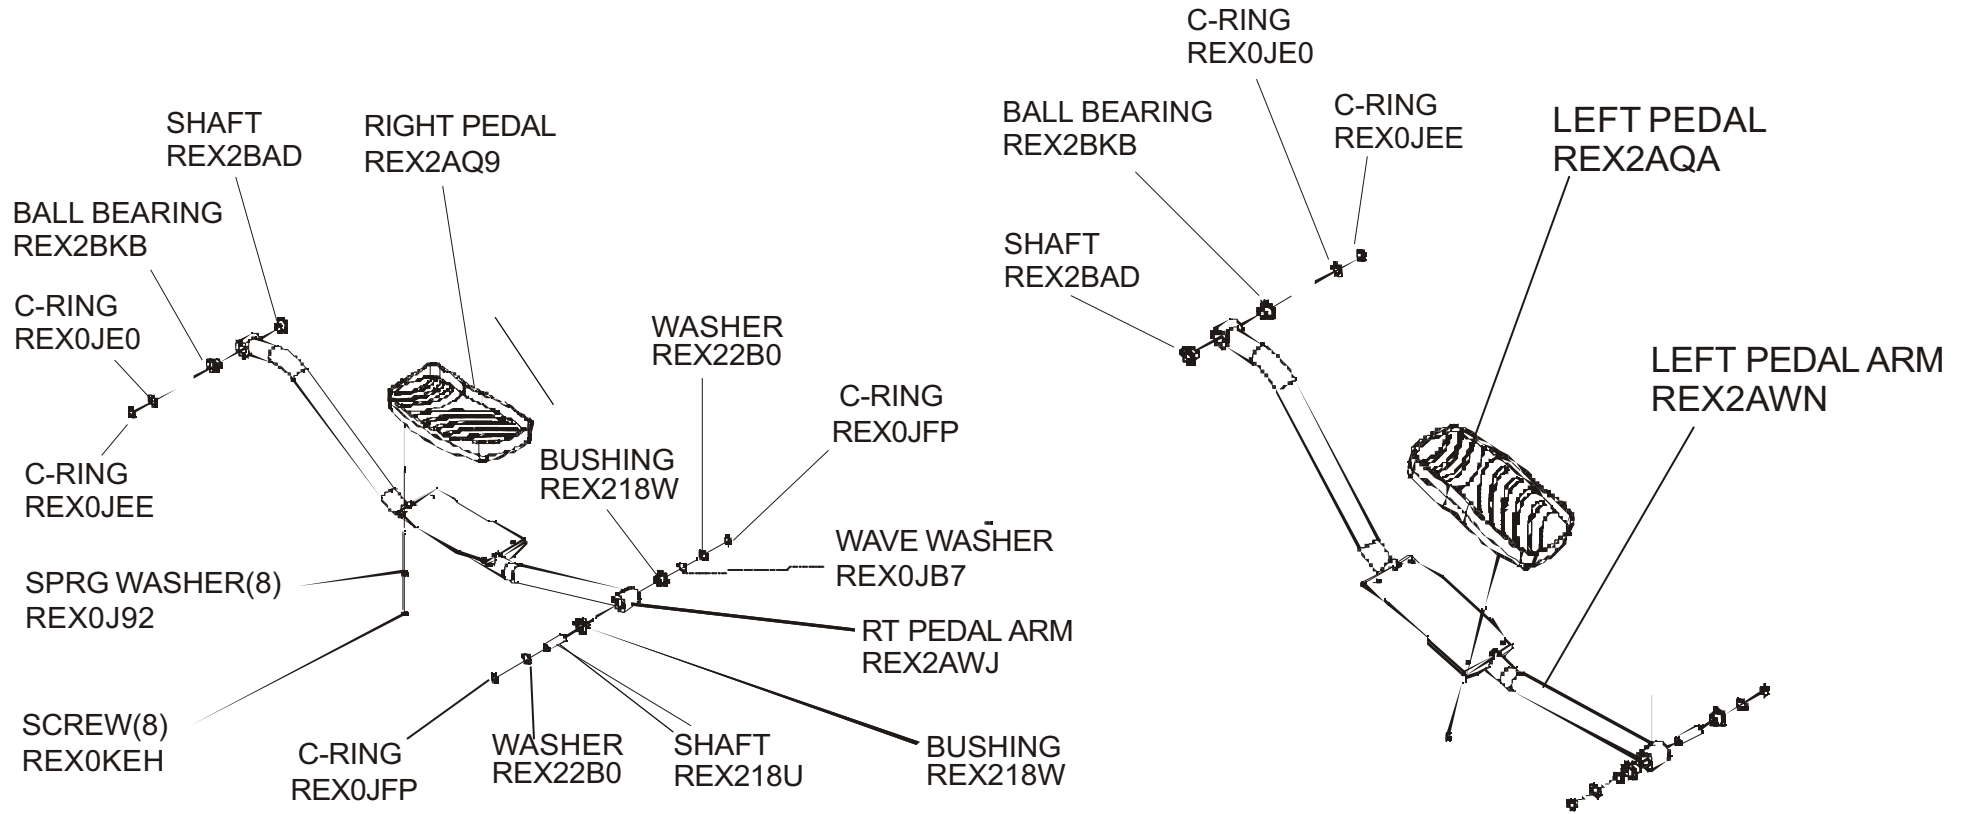

LF Cross-Trainer
General Assembly

X30-0000-01

120V Dom. Eng/Eng

HARDWARE BAG: REX2AZ8
TOUCH UP PAINT: 7967401
RECEIVER: REX21PV
TRANSMITTER: REX2B95

**FRONT
COMPONENTS**

**REAR
COMPONENTS**

**MOVEMENT ARMS
& HARDWARE**

**BLOCK
DIAGRAM**

CABLES

LF Cross-Trainer
Movement Arms and Hardware

X30-0000-01

120V Dom. Eng/Eng

LF Cross-Trainer
Pedal Arms and Hardware

X30-0000-01

120V Dom. Eng/Eng

LF Cross-Trainer Rear Components

X30-0000-01

120V Dom. Eng/Eng

LF Cross-Trainer
Console, Upright & User Arm Components

X30-0000-01

120V Dom. Eng/Eng

RIGHT CONSOLE
MAST COVER (NOT SHOWN)
REX2AQ1
LEFT CONSOLE
MAST COVER (NOT SHOWN)
REX2AQ6
MAST COVER SCREWS (3)
REX0K4S

LF Cross-Trainer Block Diagram

X30-0000-01

120V Dom. Eng/Eng