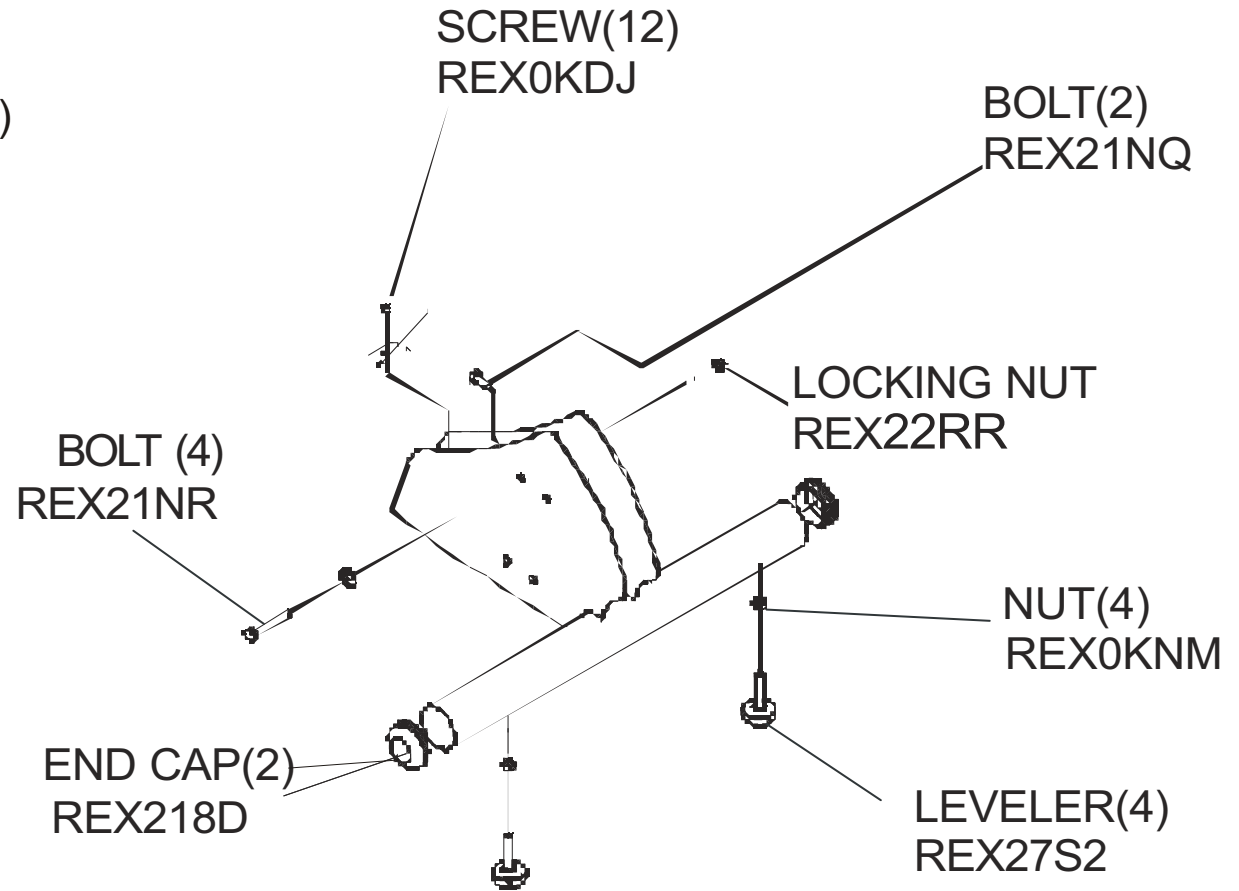

**BLOCK
DIAGRAM**

CABLES

LF Cross-Trainer
Movement Arms and Hardware

X30-0000-01

120V Dom. Eng/Eng

LF Cross-Trainer
Pedal Arms and Hardware

X30-0000-01

120V Dom. Eng/Eng

LF Cross-Trainer Rear Components

X30-0000-01

120V Dom. Eng/Eng

LF Cross-Trainer
Console, Upright & User Arm Components

X30-0000-01

120V Dom. Eng/Eng

RIGHT CONSOLE
MAST COVER (NOT SHOWN)
REX2AQ1
LEFT CONSOLE
MAST COVER (NOT SHOWN)
REX2AQ6
MAST COVER SCREWS (3)
REX0K4S

LF Cross-Trainer Block Diagram

X30-0000-01

120V Dom. Eng/Eng